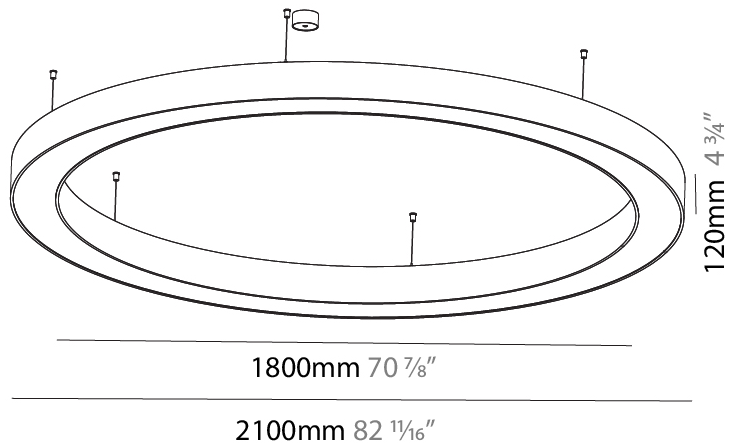

GENERAL

Series: Glorious
Subseries: Glorious 150
Partner: Prolicht
Division: Architectural
Installation: Suspension
Product Type: Pendant
Mounting Location: Ceiling
Light Distribution: Direct

PHYSICAL

Shape: Round
Diameter (mm): 2100
Diameter (in): 82 11/16
Height (mm): 120
Height (in): 4 3/4
Max. Overall Height (mm): 2120
Max. Overall Height (in): 83 7/16
Weight (kg): 25.9
Weight (lbs): 56.98
Diffuser: PMMA - Opal or Micro-Prism
Fixture Finish: [SSR / BKV / CWI / CRY / HAB / UFT / ITA / RUA / FTG / MYG / LOD / PUS / FRO / FUP / KIA / POP / BLS / SPG / MEY / GOH / CHC / COM / ABZ / JAG / OBR / MOS / ROR](#)
Fixture Material: PMMA / Aluminum

ELECTRICAL

Lamp Type: LED (Zhaga Standard)
Input Wattage (W): 102.8
Total Output Wattage (W): 84 / 67.2 (3500K)
Dimming: [0-10V Dimming / Phase Dimming (120Vac Only)](#)
Driver Included: Yes
Driver Location: Integrated
Driver Type: Constant Current
Driver Class: Class 2
Input Voltage (V): 120 - 277
Constant Current (MA): 350 / 700 (3500K)

LED

Color Temperature (°K): 2700 / 3000 / 3500 / 4000
Max. Delivered Lumen (lm): Max 10053
Nominal Lumen (lm): Max 14105
CRI: >90 CRI
Efficiency (%): 65
Lamp Life (hrs): 50000

OPTICAL

RATINGS AND CERTIFICATIONS

Certified By: Certified for North American Standards
IP rating: IP20