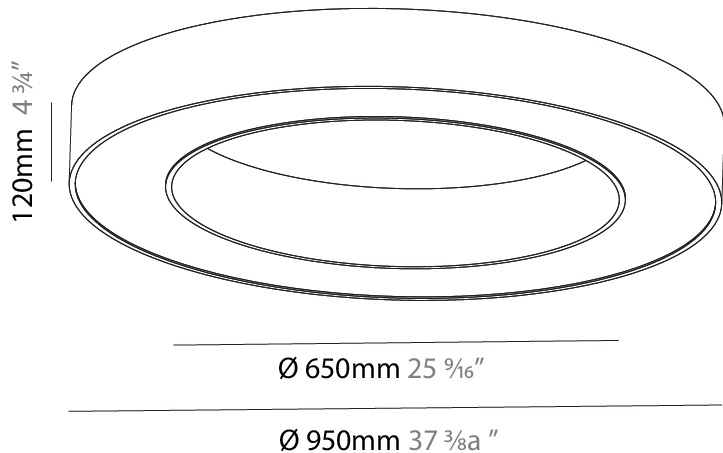

1. To build a product code in our configurator select the specify button on the base model # product page
2. To build a manual product code on this datasheet choose from the options listed below in blue font and add the suffix to the base model #

GENERAL

Series: Glorious
Subseries: Glorious 150
Partner: Prolicht
Division: Architectural
Installation: Surface
Product Type: Ceiling Surface
Mounting Location: Ceiling
Light Distribution: Direct

PHYSICAL

Shape: Round
Diameter (mm): 950
Diameter (in): 37 3/8
Height (mm): 120
Height (in): 4 3/4
Weight (kg): 8.94
Weight (lbs): 19.67
Diffuser: [PMMA - Opal / Microprism](#)
Fixture Finish: [SSR / BKV / CWI / CRY / HAB / UFT / ITA / RUA / FTG / MYG / LOD / PUS / FRO / FUP / KIA / POP / BLS / SPG / MEY / GOH / CHC / COM / ABZ / JAG / OBR / MOS / ROR](#)
Fixture Material: [PMMA / Aluminum](#)

ELECTRICAL

Lamp Type: LED (Zhaga Standard)
Input Wattage (W): 44.1
Total Output Wattage (W): 36 / 28.8 (3500K)
Dimming: [0-10V Dimming / Phase Dimming (120Vac Only)](#)
Driver Included: Yes
Driver Location: Integrated
Driver Type: Constant Current - 120 / 277Vac
Driver Class: Class 2
Input Voltage (V): 120 - 277
Constant Current (MA): 350 / 900 (3500K)

LED

[Color Temperature (°K): 2700 / 3000 / 3500 / 4000](#)
Max. Delivered Lumen (lm): Max 4008
Nominal Lumen (lm): Max 6045
CRI: >90 CRI
Efficiency (%): 65
Lamp Life (hrs): 50000

OPTICAL

RATINGS AND CERTIFICATIONS

Certified By: Certified for North American Standards
IP rating: IP20