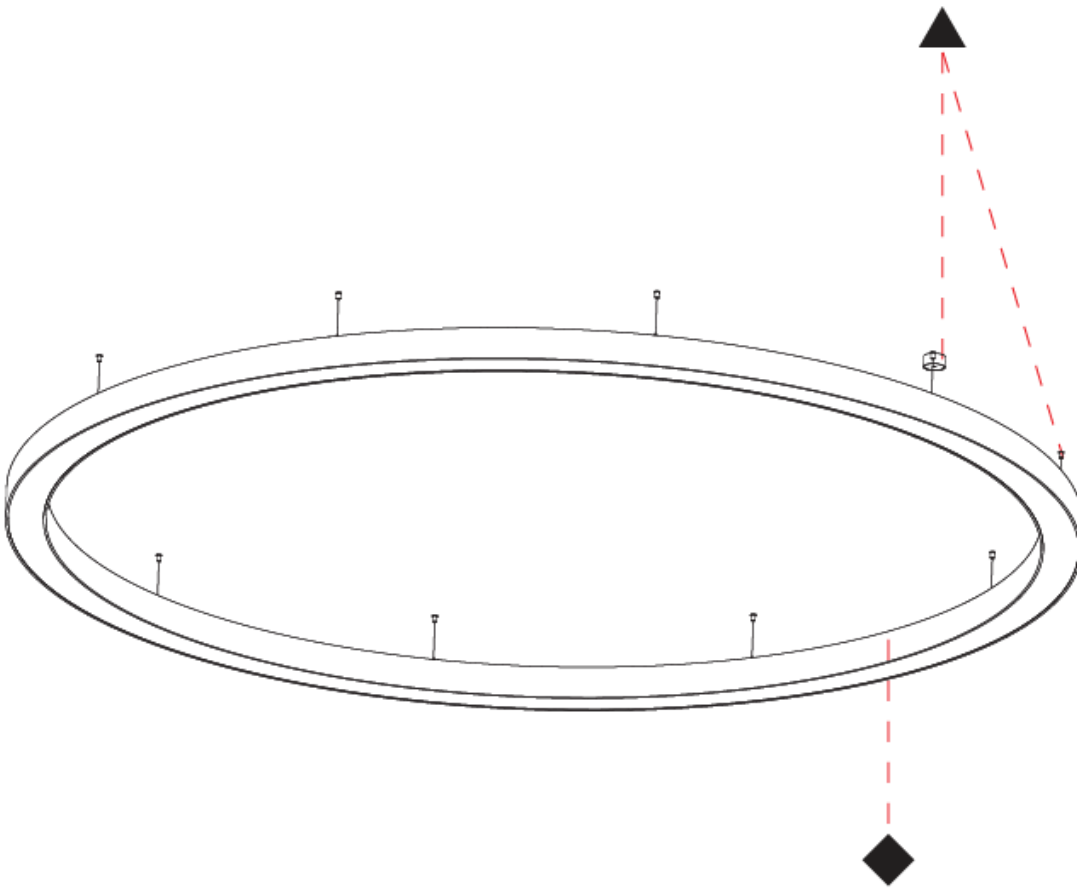

OPTICAL

RATINGS AND CERTIFICATIONS

Certified By: Certified for North American Standards
 IP rating: IP20

3700mm 145 1/16"

4000mm 157 1/2"

GLORIOUS 150 SUSPENSION

A30545-

PROJECT	_____
TYPE	_____
SPECIFIER	_____
QUANTITY	_____
DATE	_____