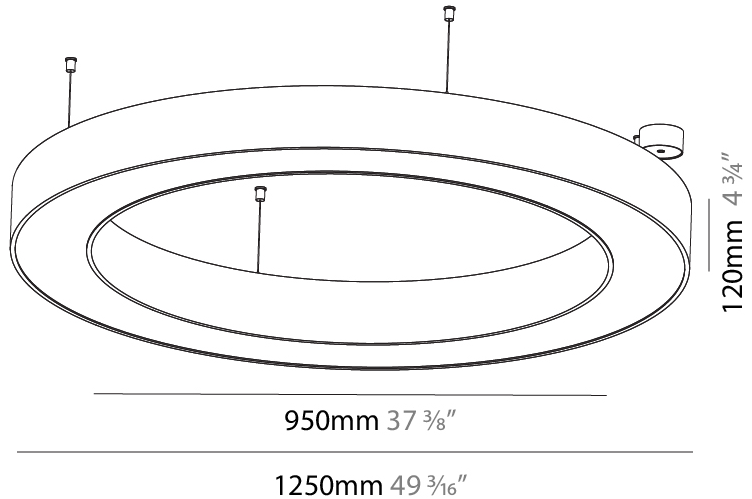

GENERAL

Series: Glorious
Subseries: Glorious 150
Partner: Prolicht
Division: Architectural
Installation: Suspension
Product Type: Pendant
Mounting Location: Ceiling
Light Distribution: Direct / Indirect

PHYSICAL

Shape: Round
Diameter (mm): 1250
Diameter (in): 49 ³/₁₆
Height (mm): 120
Height (in): 4 ³/₄
Max. Overall Height (mm): 2120
Max. Overall Height (in): 83 ⁷/₁₆
Weight (kg): 13.475
Weight (lbs): 29.70
Diffuser: [PMMA - Opal or Micro-Prism](#)
Fixture Finish: [SSR / BKV / CWI / CRY / HAB / UFT / ITA / RUA / FTG / MYG / LOD / PUS / FRO / FUP / KIA / POP / BLS / SPG / MEY / GOH / CHC / COM / ABZ / JAG / OBR / MOS / ROR](#)
Fixture Material: [PMMA / Aluminum](#)

ELECTRICAL

Lamp Type: LED (Zhaga Standard)
Input Wattage (W): 88.1
Total Output Wattage (W): 72 / 57.6 (3500K)
Dimming: [0-10V Dimming / Phase Dimming (120Vac Only)](#)
Driver Included: Yes
Driver Location: Integrated
Driver Type: Constant Current
Driver Class: Class 2
Input Voltage (V): 120 - 277
Constant Current (MA): 350 / 1200/600 (3500K)

LED

Color Temperature (°K): 2700 / 3000 / 3500 / 4000
Max. Delivered Lumen (lm): Max 8609 (5345 Dir / 3264 Ind)
Nominal Lumen (lm): Max 12090
CRI: >90 CRI
Efficiency (%): 68
Lamp Life (hrs): 50000

OPTICAL

RATINGS AND CERTIFICATIONS

Certified By: Certified for North American Standards
IP rating: IP20