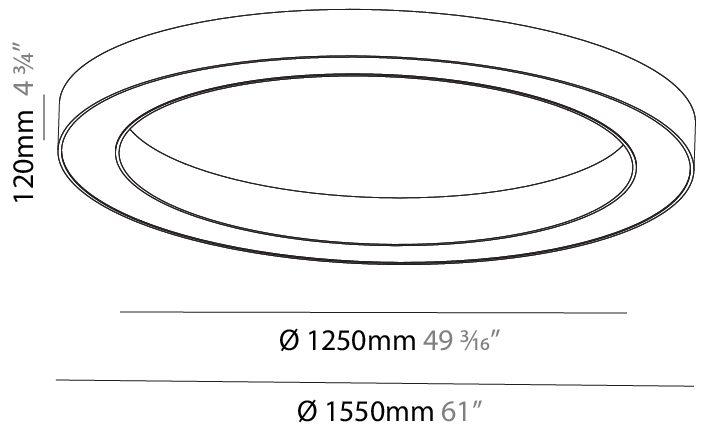

1. To build a product code in our configurator select the specify button on the base model # product page
2. To build a manual product code on this datasheet choose from the options listed below in blue font and add the suffix to the base model #

GENERAL

Series: Glorious
Subseries: Glorious 150
Partner: Prolicht
Division: Architectural
Installation: Surface
Product Type: Ceiling Surface
Mounting Location: Ceiling
Light Distribution: Direct

PHYSICAL

Shape: Round
Diameter (mm): 1550
Diameter (in): 61
Height (mm): 120
Height (in): 4 3/4
Weight (kg): 15.706
Weight (lbs): 34.55
Diffuser: [PMMA - Opal / Microprism](#)
Fixture Finish: [SSR / BKV / CWI / CRY / HAB / UFT / ITA / RUA / FTG / MYG / LOD / PUS / FRO / FUP / KIA / POP / BLS / SPG / MEY / GOH / CHC / COM / ABZ / JAG / OBR / MOS / ROR](#)
Fixture Material: PMMA / Aluminum

ELECTRICAL

Lamp Type: LED (Zhaga Standard)
Input Wattage (W): 73.4
Total Output Wattage (W): 60 / 48 (3500K)
Dimming: [0-10V Dimming / Phase Dimming (120Vac Only)](#)
Driver Included: Yes
Driver Location: Integrated
Driver Type: Constant Current - 120 / 277Vac
Driver Class: Class 2
Input Voltage (V): 120 - 277
Constant Current (MA): 350 / 700/800 (3500K)

LED

Color Temperature (°K): [2700 / 3000 / 3500 / 4000](#)
Max. Delivered Lumen (lm): Max 6681
Nominal Lumen (lm): Max 10075
CRI: >90 CRI
Efficiency (%): 65
Lamp Life (hrs): 50000

OPTICAL

RATINGS AND CERTIFICATIONS

Certified By: Certified for North American Standards
IP rating: IP20