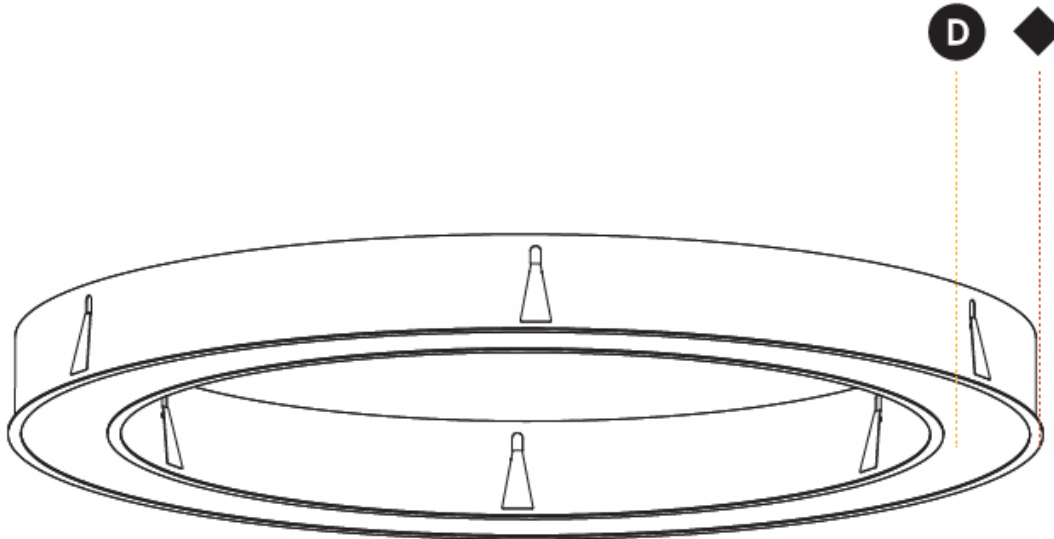

GLORIOUS 150 RECESSED

A37502-

PROJECT	_____
TYPE	_____
SPECIFIER	_____
QUANTITY	_____
DATE	_____