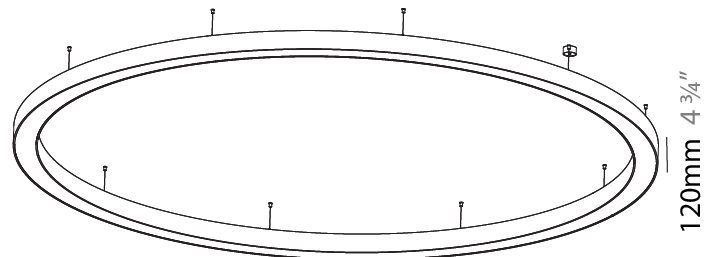

GENERAL

Series: Glorious
Subseries: Glorious 150
Partner: Prolicht
Division: Architectural
Installation: Suspension
Product Type: Pendant
Mounting Location: Ceiling
Light Distribution: Direct

PHYSICAL

Shape: Round
Diameter (mm): 4000
Diameter (in): 157 1/2
Height (mm): 120
Height (in): 4 3/4
Max. Overall Height (mm): 2120
Max. Overall Height (in): 83 7/16
Weight (kg): 50.71
Weight (lbs): 111.98
Diffuser: PMMA - Opal or Micro-Prism
Fixture Finish: SSR / BKV / CWI / CRY / HAB / UFT / ITA / RUA / FTG / MYG / LOD / PUS / FRO / FUP / KIA / POP / BLS / SPG / MEY / GOH / CHC / COM / ABZ / JAG / OBR / MOS / ROR
Fixture Material: PMMA / Aluminum

ELECTRICAL

Lamp Type: LED (Zhaga Standard)
Input Wattage (W): 195.8
Total Output Wattage (W): 160 / 128 (3500K)
Dimming: 0-10V Dimming / Phase Dimming (120Vac Only)
Driver Included: Yes
Driver Location: Integrated
Driver Type: Constant Current
Driver Class: Class 2
Input Voltage (V): 120 - 277
Constant Current (MA): 350 / 1000 (3500K)

LED

Color Temperature (°K): 2700 / 3000 / 3500 / 4000
Max. Delivered Lumen (lm): Max 19148
Nominal Lumen (lm): Max 26867
CRI: >90 CRI
Efficiency (%): 0.65
Lamp Life (hrs): 50000

OPTICAL

RATINGS AND CERTIFICATIONS

Certified By: Certified for North American Standards
IP rating: IP20

3700mm 145 1/16"

4000mm 157 1/2"