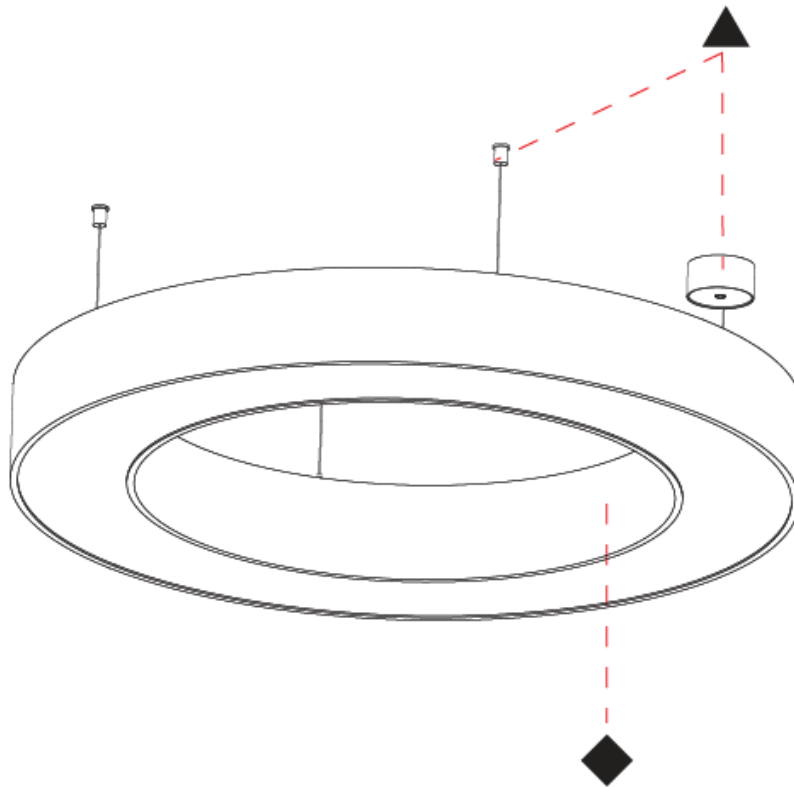

GLORIOUS 150 SUSPENSION

A30303-

PROJECT _____

TYPE _____

SPECIFIER _____

QUANTITY _____

DATE _____

A