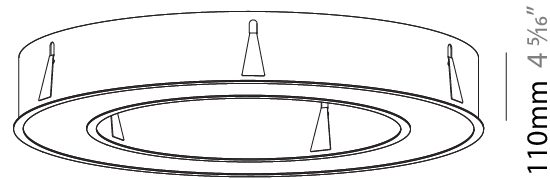

GENERAL

Series: Glorious
Subseries: Glorious 150
Partner: Prolicht
Division: Architectural
Installation: Recessed
Product Type: Ceiling Recessed
Mounting Location: Ceiling
Light Distribution: Direct

PHYSICAL

Shape: Round
Diameter (mm): 970
Diameter (in): 38 ³/₁₆
Height (mm): 110
Height (in): 4 ⁵/₁₆
Min. Recessing Depth (mm): 120
Min. Recessing Depth (in): 4 ³/₄
Weight (kg): 11.164
Weight (lbs): 24.61
Diffuser: [PMMA - Opal or Micro-Prism](#)
Fixture Finish: [SSR / BKV / CWI / CRY / HAB / UFT / ITA / RUA / FTG / MYG / LOD / PUS / FRO / FUP / KIA / POP / BLS / SPG / MEY / GOH / CHC / COM / ABZ / JAG / OBR / MOS / ROR](#)
Fixture Material: PMMA / Aluminum
Cut-out Measurements: Dia. 960mm / 37 13/16"

ELECTRICAL

Lamp Type: LED (Zhaga Standard)
Input Wattage (W): 44.1
Total Output Wattage (W): 36 / 28.8 (3500K)
Dimming: [0-10V Dimming / Phase Dimming (120Vac Only)](#)
Driver Included: Yes
Driver Location: Integrated
Driver Type: Constant Current - 120 / 277Vac
Driver Class: Class 2
Input Voltage (V): 120 - 277
Constant Current (MA): 350 / 900 (3500K)

LED

Color Temperature (°K): [2700 / 3000 / 3500 / 4000](#)
Max. Delivered Lumen (lm): Max 4008
Nominal Lumen (lm): Max 6045
CRI: >90 CRI
Efficiency (%): 65
Lamp Life (hrs): 50000

OPTICAL

RATINGS AND CERTIFICATIONS

Certified By: Certified for North American Standards
IP rating: IP20

Ø 628mm 24 3/4"

Ø 970mm 38 3/16 "

960mm x 640mm
37 13/16" x 25 3/16"

120mm
4 3/4"

10 - 15mm
3/8" - 9/16"