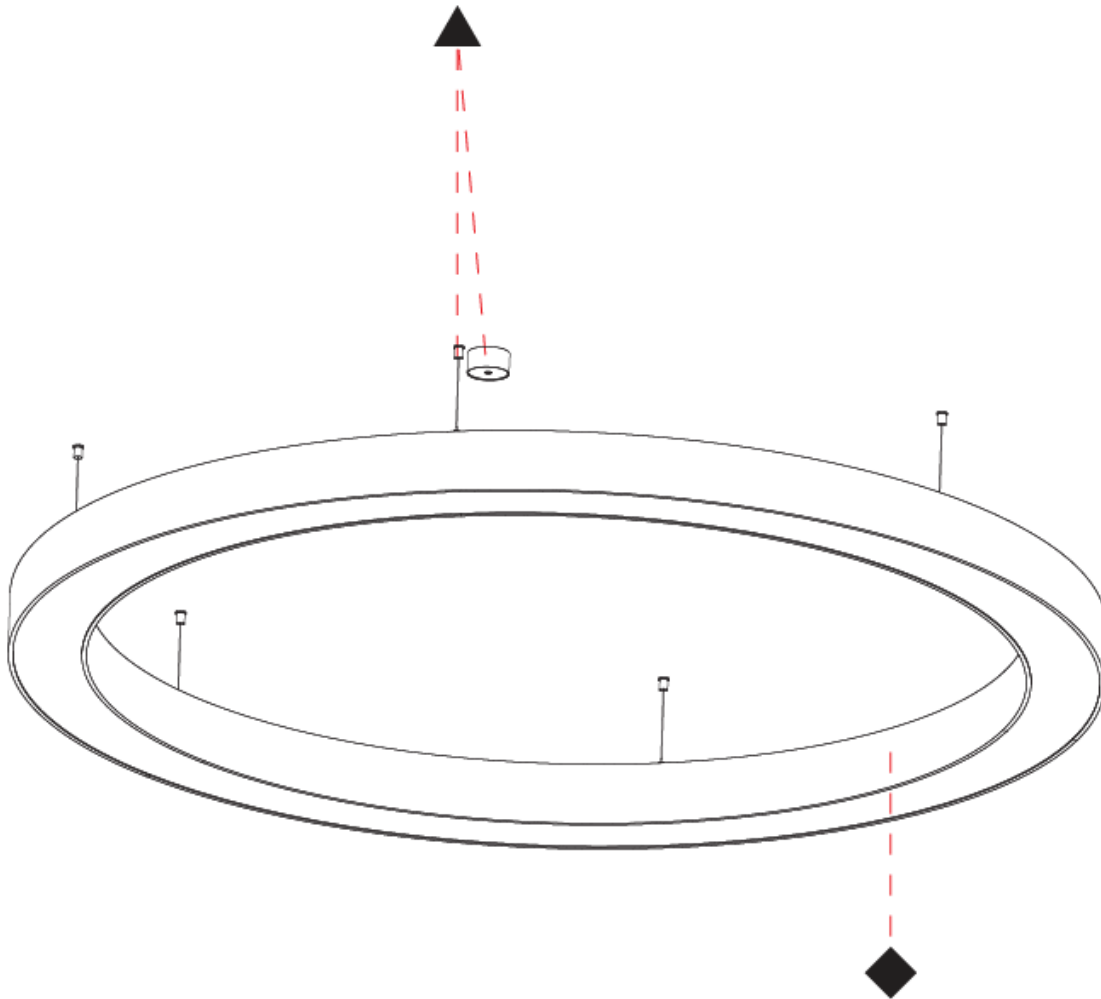

GLORIOUS 150 SUSPENSION

A30235-

PROJECT	_____
TYPE	_____
SPECIFIER	_____
QUANTITY	_____
DATE	_____

A