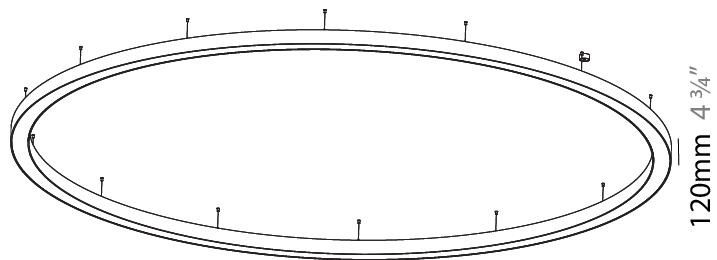

GENERAL

Series: Glorious
Subseries: Glorious 150
Partner: Prolicht
Division: Architectural
Installation: Suspension
Product Type: Pendant
Mounting Location: Ceiling
Light Distribution: Direct

PHYSICAL

Shape: Round
Diameter (mm): 5400
Diameter (in): 212 ⁵/₈
Depth (mm): 120
Depth (in): 4 ³/₄
Max. Overall Height (mm): 2120
Max. Overall Height (in): 83 ⁷/₁₆
Weight (kg): 69.5
Weight (lbs): 152.9
Diffuser: PMMA - Opal
Fixture Finish: [SSR / BKV / CWI / CRY / HAB / UFT / ITA / RUA / FTG / MYG / LOD / PUS / FRO / FUP / KIA / POP / BLS / SPG / MEY / GOH / CHC / COM / ABZ / JAG / OBR / MOS / ROR](#)
Fixture Material: PMMA / Aluminum

ELECTRICAL

Lamp Type: LED (Zhaga Standard)
Input Wattage (W): 274.1
Total Output Wattage (W): 224 / 179.2 (3500K)
Dimming: [0-10V Dimming / Phase Dimming (120Vac Only)](#)
Driver Included: Yes
Driver Location: Integrated
Driver Type: Constant Current
Driver Class: Class 2
Input Voltage (V): 120 - 277
Constant Current (MA): 350 / 1400 (3500K)

LED

Color Temperature (°K): [2700 / 3000 / 3500 / 4000](#)
Max. Delivered Lumen (lm): Max 26807
Nominal Lumen (lm): Max 37614
CRI: >90 CRI
Efficiency (%): 65
Lamp Life (hrs): 50000

OPTICAL

RATINGS AND CERTIFICATIONS

Certified By: Certified for North American Standards
IP rating: IP20

5100mm 200 ¹³/₁₆"

5400mm 212 ⁵/₈"