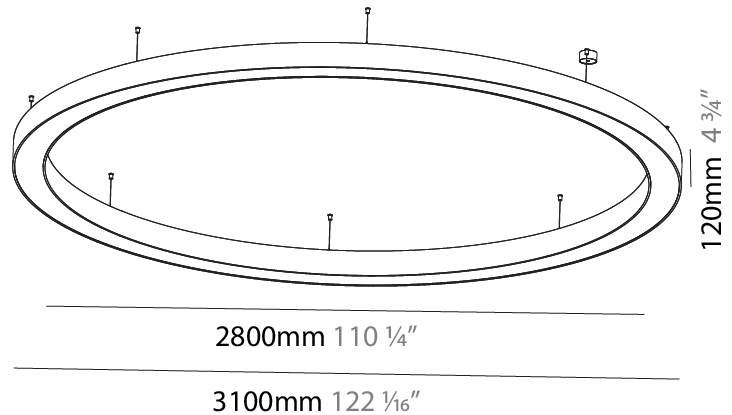

GENERAL

Series: Glorious
Subseries: Glorious 150
Partner: Prolicht
Division: Architectural
Installation: Suspension
Product Type: Pendant
Mounting Location: Ceiling
Light Distribution: Direct / Indirect

PHYSICAL

Shape: Round
Diameter (mm): 3100
Diameter (in): 122 1/4
Depth (mm): 120
Depth (in): 4 3/4
Max. Overall Height (mm): 2120
Max. Overall Height (in): 83 7/16
Weight (kg): 40.905
Weight (lbs): 90.18
Diffuser: PMMA - Opal
Fixture Finish: SSR / BKV / CWI / CRY / HAB / UFT / ITA / RUA / FTG / MYG / LOD / PUS / FRO / FUP / KIA / POP / BLS / SPG / MEY / GOH / CHC / COM / ABZ / JAG / OBR / MOS / ROR
Fixture Material: PMMA / Aluminum

ELECTRICAL

Lamp Type: LED (Zhaga Standard)
Input Wattage (W): 235
Total Output Wattage (W): 192 / 153.6 (3500K)
Dimming: 0-10V Dimming / Phase Dimming (120Vac Only)
Driver Included: Yes
Driver Location: Integrated
Driver Type: Constant Current - 120 / 277Vac
Driver Class: Class 2
Input Voltage (V): 120 - 277
Constant Current (MA): 350 / 800 (3500K)

LED

Color Temperature (°K): 2700 / 3000 / 3500 / 4000
Max. Delivered Lumen (lm): Max 22676 (13971 Dir / 8705 Ind)
Nominal Lumen (lm): Max 32240
CRI: >90 CRI
Efficiency (%): 70
Lamp Life (hrs): 50000

OPTICAL

RATINGS AND CERTIFICATIONS

Certified By: Certified for North American Standards
IP rating: IP20