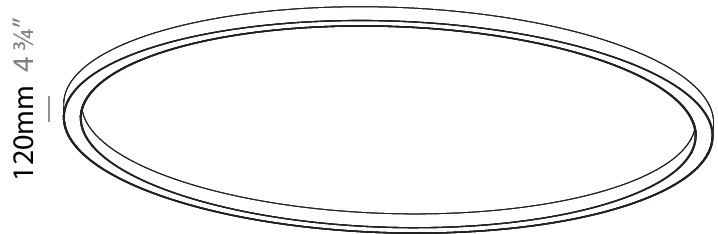

1. To build a product code in our configurator select the specify button on the base model # product page
2. To build a manual product code on this datasheet choose from the options listed below in blue font and add the suffix to the base model #

GENERAL

Series: Glorious
Subseries: Glorious 150
Partner: Prolicht
Division: Architectural
Installation: Surface
Product Type: Ceiling Surface
Mounting Location: Ceiling
Light Distribution: Direct

PHYSICAL

Shape: Round
Diameter (mm): 5400
Diameter (in): 212 ⁵/₈
Height (mm): 120
Height (in): 4 ³/₄
Weight (kg): 68
Weight (lbs): 149.6
Diffuser: PMMA - Opal
Fixture Finish: SSR / BKV / CWI / CRY / HAB / UFT / ITA / RUA / FTG / MYG / LOD / PUS / FRO / FUP / KIA / POP / BLS / SPG / MEY / GOH / CHC / COM / ABZ / JAG / OBR / MOS / ROR
Fixture Material: PMMA / Aluminum

ELECTRICAL

Lamp Type: LED (Zhaga Standard)
Input Wattage (W): 274.1
Total Output Wattage (W): 224 / 179.2 (3500K)
Dimming: 0-10V Dimming / Phase Dimming (120Vac Only)
Driver Included: Yes
Driver Location: Integrated
Driver Type: Constant Current - 120 / 277Vac
Driver Class: Class 2
Input Voltage (V): 120 - 277
Constant Current (MA): 350 / 800 (3500K)

LED

Color Temperature (°K): 2700 / 3000 / 3500 / 4000
Max. Delivered Lumen (lm): Max 26807
Nominal Lumen (lm): Max 37614
CRI: >90 CRI
Efficiency (%): 65
Lamp Life (hrs): 50000

OPTICAL

RATINGS AND CERTIFICATIONS

Certified By: Certified for North American Standards
IP rating: IP20

Ø 5100mm 200 ¹³/₁₆ "

Ø 5400mm 212 ⁵/₈ "