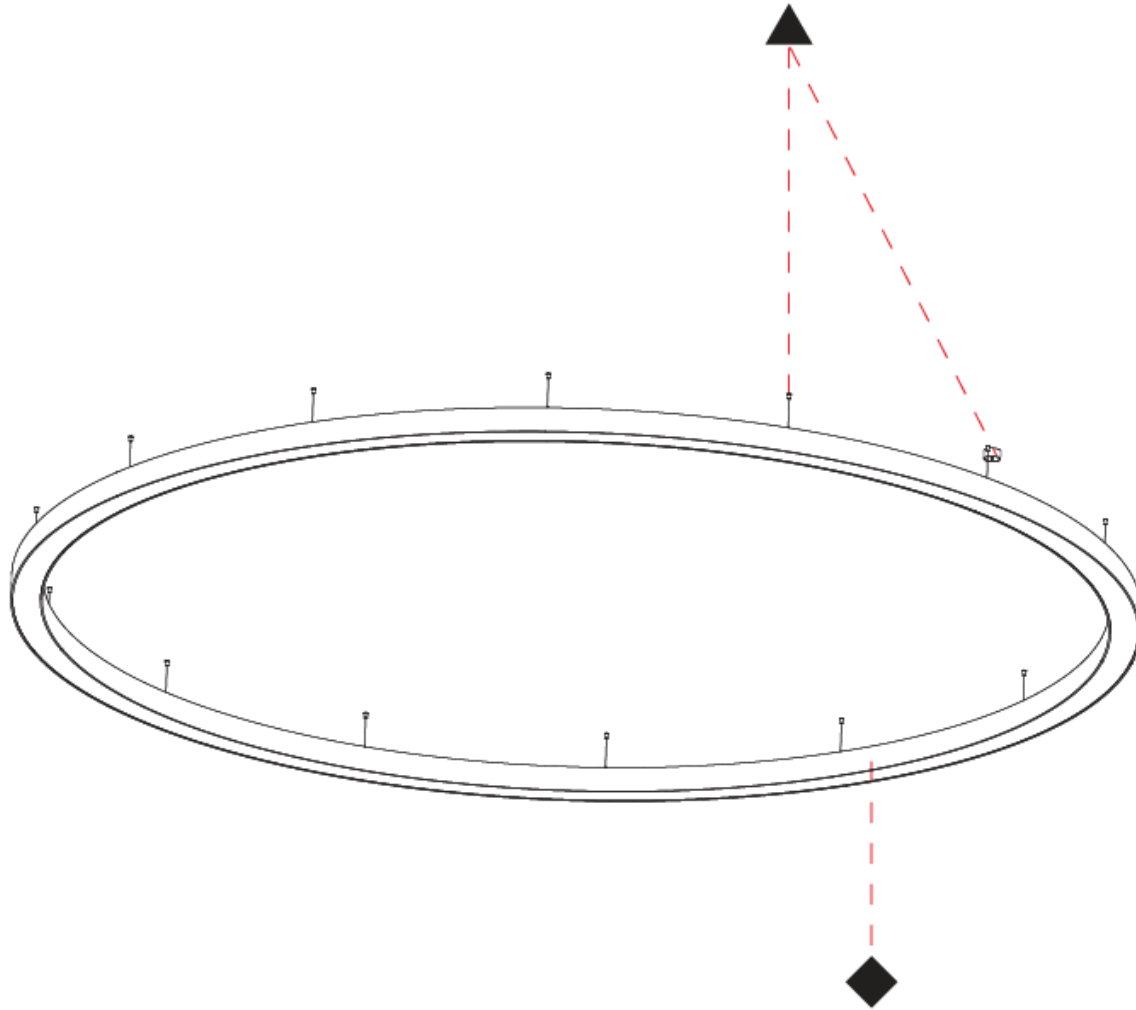

Certified By: Certified for North American Standards
 IP rating: IP20

5100mm 200 ¹³/₁₆"

5400mm 212 ⁵/₈"

GLORIOUS 150 SUSPENSION

A30188-

PROJECT	_____
TYPE	_____
SPECIFIER	_____
QUANTITY	_____
DATE	_____

A

GLORIOUS 150 SUSPENSION