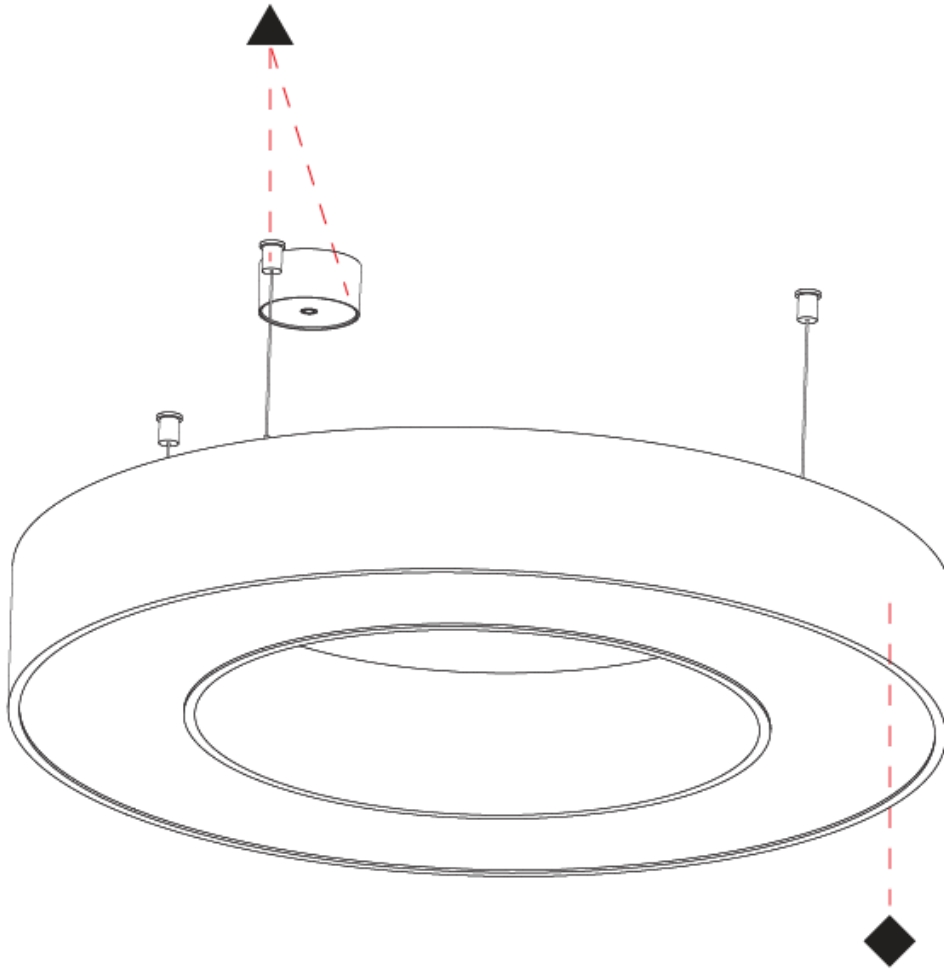

GLORIOUS 150 SUSPENSION

A30297-

PROJECT	_____
TYPE	_____
SPECIFIER	_____
QUANTITY	_____
DATE	_____

A