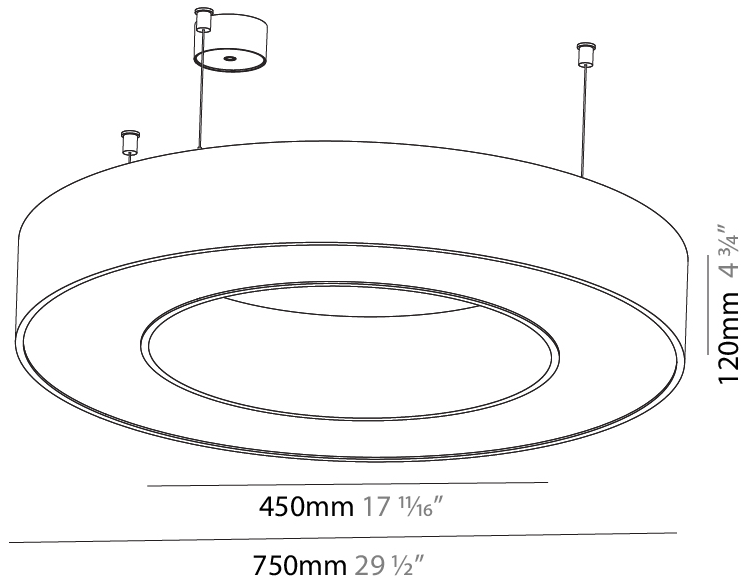

GENERAL

Series: Glorious
Subseries: Glorious 150
Partner: Prolicht
Division: Architectural
Installation: Suspension
Product Type: Pendant
Mounting Location: Ceiling
Light Distribution: Direct

PHYSICAL

Shape: Round
Diameter (mm): 750
Diameter (in): 29 1/2
Height (mm): 120
Height (in): 4 3/4
Max. Overall Height (mm): 2120
Max. Overall Height (in): 83 7/16
Weight (kg): 7.062
Weight (lbs): 15.56
Diffuser: [PMMA - Opal or Micro-Prism](#)
Fixture Finish: [SSR / BKV / CWI / CRY / HAB / UFT / ITA / RUA / FTG / MYG / LOD / PUS / FRO / FUP / KIA / POP / BLS / SPG / MEY / GOH / CHC / COM / ABZ / JAG / OBR / MOS / ROR](#)
Fixture Material: [PMMA / Aluminum](#)

ELECTRICAL

Lamp Type: LED (Zhaga Standard)
Input Wattage (W): 29.4
Total Output Wattage (W): 24 / 19.2 (3500K)
Dimming: [Non-Dimming / Phase Dimming (120Vac only) / 0-10V Dimming](#)
Driver Included: Yes
Driver Location: Integrated
Driver Type: Constant Current
Driver Class: Class 2
Input Voltage (V): 120 - 277
Constant Current (MA): 350 / 600 (3500K)

LED

Color Temperature (°K): [2700 / 3000 / 3500 / 4000](#)
Max. Delivered Lumen (lm): Max 2672
Nominal Lumen (lm): Max 4030
CRI: >90 CRI
Efficiency (%): 65
Lamp Life (hrs): 50000

OPTICAL

RATINGS AND CERTIFICATIONS

Certified By: Certified for North American Standards
IP rating: IP20