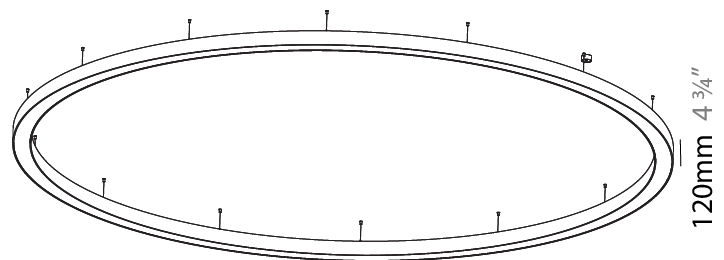

GENERAL

Series: Glorious
Subseries: Glorious 150
Partner: Prolicht
Division: Architectural
Installation: Suspension
Product Type: Pendant
Mounting Location: Ceiling
Light Distribution: Direct / Indirect

PHYSICAL

Shape: Round
Diameter (mm): 5400
Diameter (in): 212 ⁵/₈
Height (mm): 120
Height (in): 4 ³/₄
Max. Overall Height (mm): 2120
Max. Overall Height (in): 83 ⁷/₁₆
Weight (kg): 71.452
Weight (lbs): 157.19
Diffuser: PMMA - Opal
Fixture Finish: [SSR / BKV / CWI / CRY / HAB / UFT / ITA / RUA / FTG / MYG / LOD / PUS / FRO / FUP / KIA / POP / BLS / SPG / MEY / GOH / CHC / COM / ABZ / JAG / OBR / MOS / ROR](#)
Fixture Material: PMMA / Aluminum

ELECTRICAL

Lamp Type: LED (Zhaga Standard)
Input Wattage (W): 411.2
Total Output Wattage (W): 324 / 259.2 (3500K)
[Dimming: 0-10V Dimming / Phase Dimming (120Vac Only)](#)
Driver Included: Yes
Driver Location: Integrated
Driver Type: Constant Current - 120 / 277Vac
Driver Class: Class 2
Input Voltage (V): 120 - 277
Constant Current (MA): 350 / 800/500 (3500K)

LED

[Color Temperature (°K): 2700 / 3000 / 3500 / 4000](#)
Max. Delivered Lumen (lm): Max 39682 (24449 Dir / 15233 Ind)
Nominal Lumen (lm): Max 56420
CRI: >90 CRI
Efficiency (%): 70
Lamp Life (hrs): 50000

OPTICAL

RATINGS AND CERTIFICATIONS

Certified By: Certified for North American Standards
IP rating: IP20