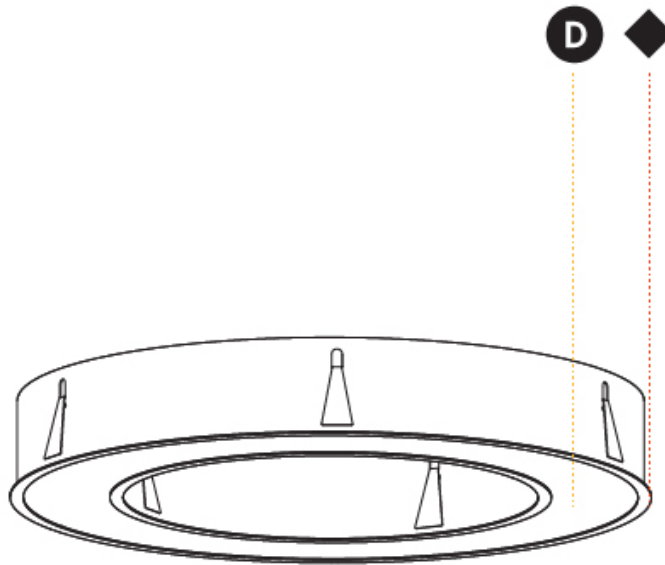

GLORIOUS 150 RECESSED

A37505-

PROJECT _____

TYPE _____

SPECIFIER _____

QUANTITY _____

DATE _____