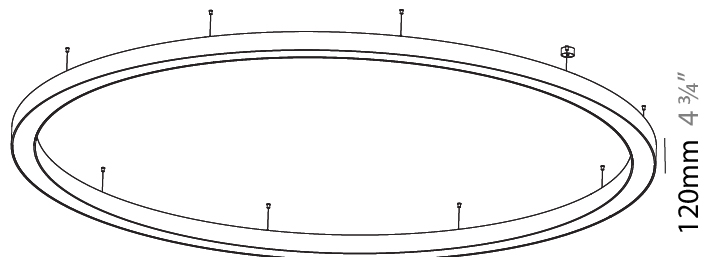

GENERAL

Series: Glorious
Subseries: Glorious 150
Partner: Prolicht
Division: Architectural
Installation: Suspension
Product Type: Pendant
Mounting Location: Ceiling
Light Distribution: Direct / Indirect

PHYSICAL

Shape: Round
Diameter (mm): 4000
Diameter (in): 157 1/2
Depth (mm): 120
Depth (in): 4 3/4
Max. Overall Height (mm): 2120
Max. Overall Height (in): 83 7/16
Weight (kg): 53.026
Weight (lbs): 116.66
Diffuser: PMMA - Opal
Fixture Finish: SSR / BKV / CWI / CRY / HAB / UFT / ITA / RUA / FTG / MYG / LOD / PUS / FRO / FUP / KIA / POP / BLS / SPG / MEY / GOH / CHC / COM / ABZ / JAG / OBR / MOS / ROR
Fixture Material: PMMA / Aluminum

ELECTRICAL

Lamp Type: LED (Zhaga Standard)
Input Wattage (W): 274.4
Total Output Wattage (W): 240 / 192 (3500K)
Dimming: 0-10V Dimming / Phase Dimming (120Vac Only)
Driver Included: Yes
Driver Location: Integrated
Driver Type: Constant Current - 120 / 277Vac
Driver Class: Class 2
Input Voltage (V): 120 - 277
Constant Current (MA): 350 / 1000 (3500K)

LED

Color Temperature (°K): 2700 / 3000 / 3500 / 4000
Max. Delivered Lumen (lm): Max 28344 (17463 Dir / 10881 Ind)
Nominal Lumen (lm): Max 40300
CRI: >90 CRI
Efficiency (%): 70
Lamp Life (hrs): 50000

OPTICAL

RATINGS AND CERTIFICATIONS

Certified By: Certified for North American Standards
IP rating: IP20

3700mm 145 1/16"

4000mm 157 1/2"