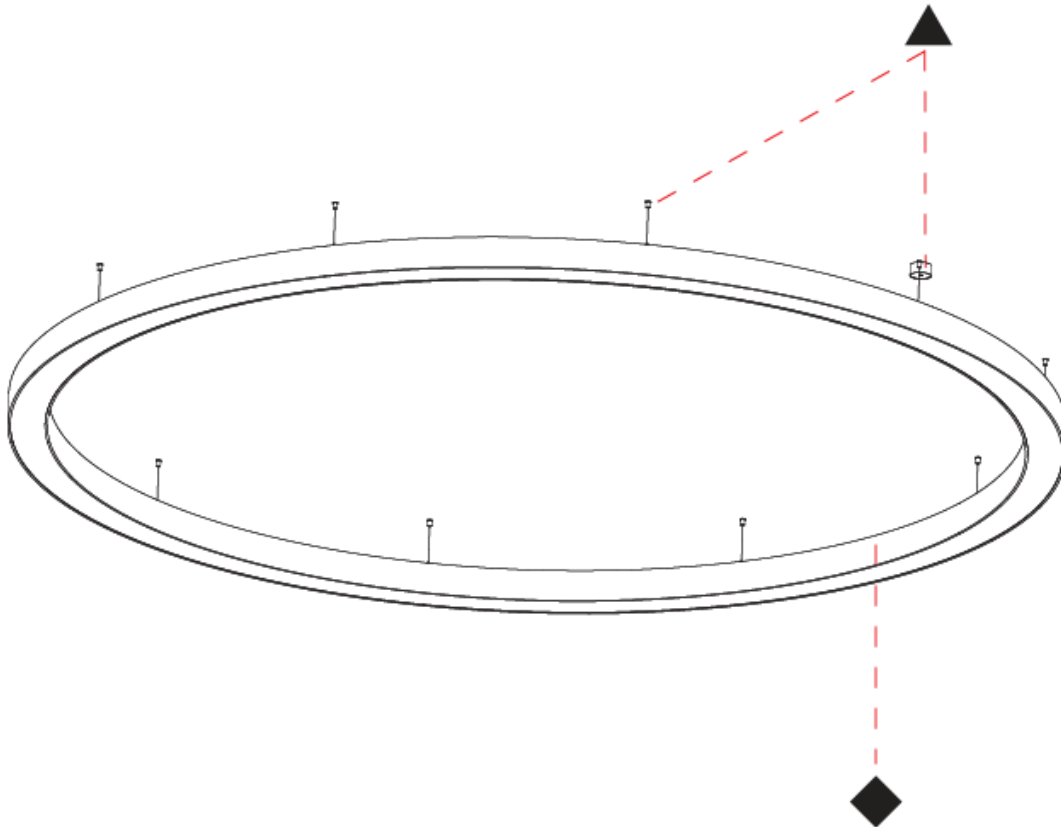

Certified By: Certified for North American Standards
 IP rating: IP20

3700mm 145 1/16"

4000mm 157 1/2"

GLORIOUS 150 SUSPENSION

A30202-

PROJECT	_____
TYPE	_____
SPECIFIER	_____
QUANTITY	_____
DATE	_____

A

GLORIOUS 150 SUSPENSION