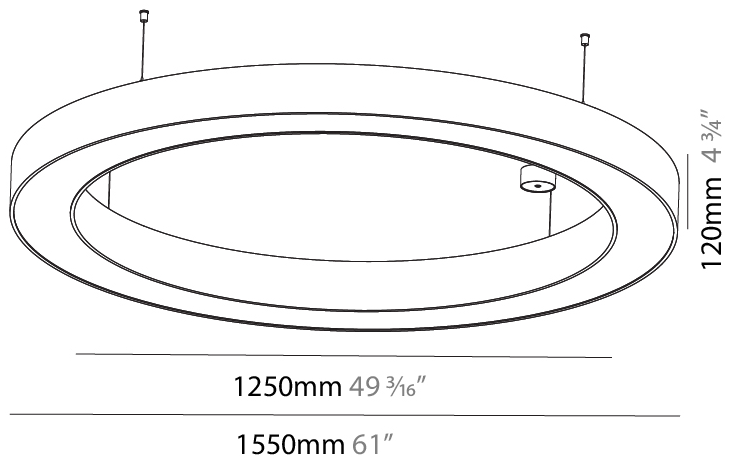

GENERAL

Series: Glorious
Subseries: Glorious 150
Partner: Prolicht
Division: Architectural
Installation: Suspension
Product Type: Pendant
Mounting Location: Ceiling
Light Distribution: Direct / Indirect

PHYSICAL

Shape: Round
Diameter (mm): 1550
Diameter (in): 61
Height (mm): 120
Height (in): 4 3/4
Max. Overall Height (mm): 2120
Max. Overall Height (in): 83 7/16
Weight (kg): 16.737
Weight (lbs): 36.90
Diffuser: PMMA - Opal or Micro-Prism
Fixture Finish: SSR / BKV / CWI / CRY / HAB / UFT / ITA / RUA / FTG / MYG / LOD / PUS / FRO / FUP / KIA / POP / BLS / SPG / MEY / GOH / CHC / COM / ABZ / JAG / OBR / MOS / ROR
Fixture Material: PMMA / Aluminum

ELECTRICAL

Lamp Type: LED (Zhaga Standard)
Input Wattage (W): 107.7
Total Output Wattage (W): 88 / 70.4 (3500K)
Dimming: 0-10V Dimming / Phase Dimming (120Vac Only)
Driver Included: Yes
Driver Location: Integrated
Driver Type: Constant Current - 120 / 277Vac
Driver Class: Class 2
Input Voltage (V): 120 - 277
Constant Current (MA): 350 / 700/800 (3500K)

LED

Color Temperature (°K): 2700 / 3000 / 3500 / 4000
Max. Delivered Lumen (lm): Max 10489 (6681 Dir / 3808 Ind)
Nominal Lumen (lm): Max 14777
CRI: >90 CRI
Efficiency (%): 68
Lamp Life (hrs): 50000

OPTICAL

RATINGS AND CERTIFICATIONS

Certified By: Certified for North American Standards
IP rating: IP20