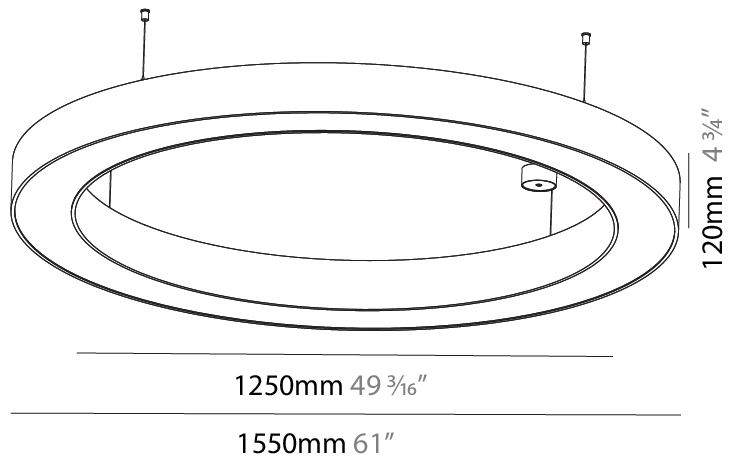

GENERAL

Series: Glorious
Subseries: Glorious 150
Partner: Prolicht
Division: Architectural
Installation: Suspension
Product Type: Pendant
Mounting Location: Ceiling
Light Distribution: Direct

PHYSICAL

Shape: Round
Diameter (mm): 1550
Diameter (in): 61
Height (mm): 120
Height (in): 4 ¾
Max. Overall Height (mm): 2120
Max. Overall Height (in): 83 ⅞
Weight (kg): 16.737
Weight (lbs): 36.82
Diffuser: PMMA - Opal or Micro-Prism
Fixture Finish: SSR / BKV / CWI / CRY / HAB / UFT / ITA / RUA / FTG / MYG / LOD / PUS / FRO / FUP / KIA / POP / BLS / SPG / MEY / GOH / CHC / COM / ABZ / JAG / OBR / MOS / ROR
Fixture Material: PMMA / Aluminum

ELECTRICAL

Lamp Type: LED (Zhaga Standard)
Input Wattage (W): 73.4
Total Output Wattage (W): 60 / 48 (3500K)
Dimming: 0-10V Dimming / Phase Dimming (120Vac Only)
Driver Included: Yes
Driver Location: Integrated
Driver Type: Constant Current
Driver Class: Class 2
Input Voltage (V): 120 - 277
Constant Current (MA): 350 / 700/800 (3500K)

LED

Color Temperature (°K): 2700 / 3000 / 3500 / 4000
Max. Delivered Lumen (lm): Max 6681
Nominal Lumen (lm): Max 10075
CRI: >90 CRI
Efficiency (%): 0.65
Lamp Life (hrs): 50000

OPTICAL

RATINGS AND CERTIFICATIONS

Certified By: Certified for North American Standards
IP rating: IP20