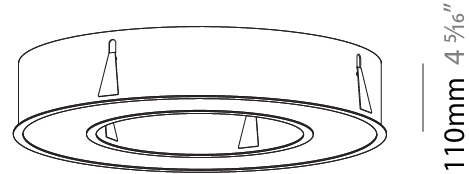

GENERAL

Series: Glorious
Subseries: Glorious 150
Partner: Prolicht
Division: Architectural
Installation: Recessed
Product Type: Ceiling Recessed
Mounting Location: Ceiling
Light Distribution: Direct

PHYSICAL

Shape: Round
Diameter (mm): 770
Diameter (in): 30 ⁵/₁₆"
Height (mm): 110
Height (in): 4 ⁵/₁₆"
Min. Recessing Depth (mm): 120
Min. Recessing Depth (in): 4 ³/₄"
Weight (kg): 9.285
Weight (lbs): 20.47
Diffuser: PMMA - Opal or Micro-Prism
Fixture Finish: SSR / BKV / CWI / CRY / HAB / UFT / ITA / RUA / FTG / MYG / LOD / PUS / FRO / FUP / KIA / POP / BLS / SPG / MEY / GOH / CHC / COM / ABZ / JAG / OBR / MOS / ROR
Fixture Material: PMMA / Aluminum
Cut-out Measurements: Dia. 760mm / 29 15/16"

ELECTRICAL

Lamp Type: LED (Zhaga Standard)
Input Wattage (W): 29.1
Total Output Wattage (W): 24 / 19.2 (3500K)
Dimming: 0-10V Dimming / Phase Dimming (120Vac Only)
Driver Included: Yes
Driver Location: Integrated
Driver Type: Constant Current - 120 / 277Vac
Driver Class: Class 2
Input Voltage (V): 120 - 277
Constant Current (MA): 350 / 600 (3500K)

LED

Color Temperature (°K): 2700 / 3000 / 3500 / 4000
Max. Delivered Lumen (lm): Max 2672
Nominal Lumen (lm): Max 4030
CRI: >90 CRI
Efficiency (%): 65
Lamp Life (hrs): 50000

OPTICAL

RATINGS AND CERTIFICATIONS

Certified By: Certified for North American Standards
IP rating: IP20

Ø 428mm 16 7/8"

Ø 770mm 30 5/16"

110mm 4 5/16"

760mm x 440mm
29 15/16" x 17 5/16"

120mm
4 3/4"

10 - 15mm
3/8" - 9/16"