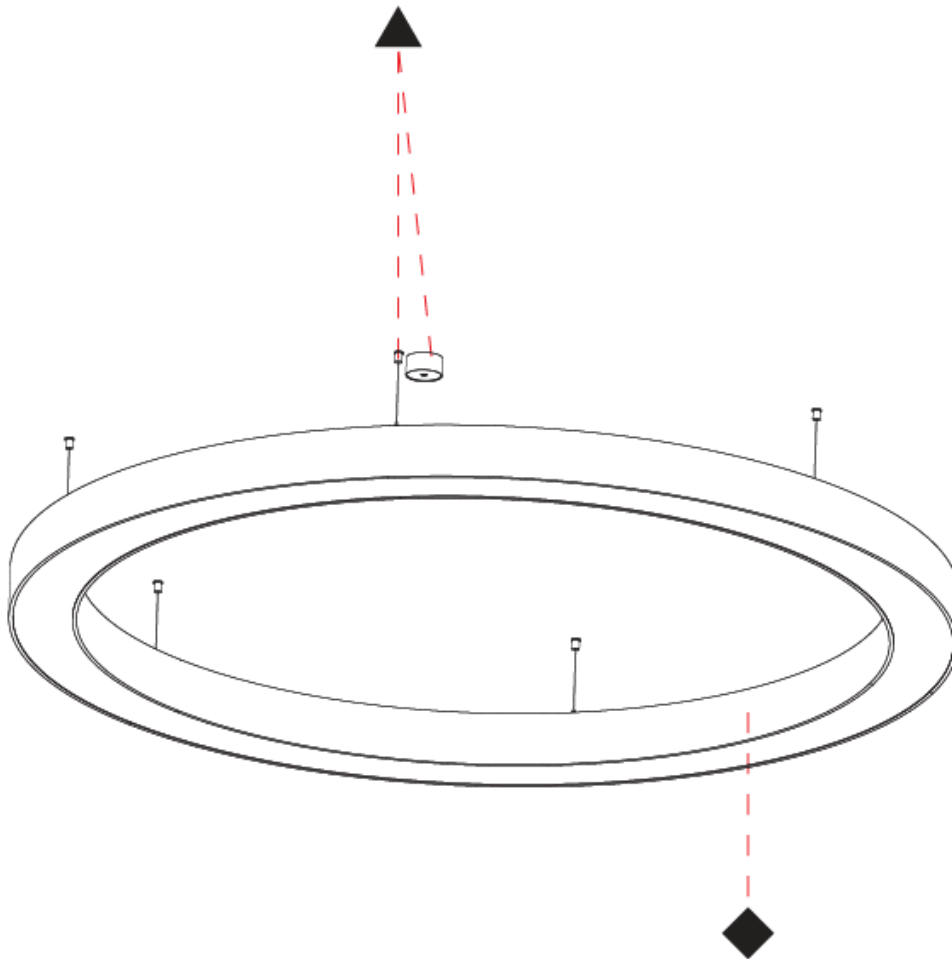

GLORIOUS 150 SUSPENSION

A30986-

PROJECT _____

TYPE _____

SPECIFIER _____

QUANTITY _____

DATE _____

A