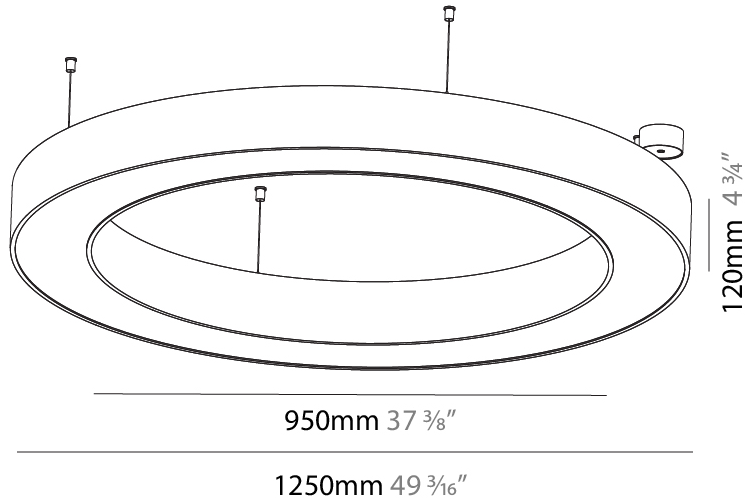

GENERAL

Series: Glorious
Subseries: Glorious 150
Partner: Prolicht
Division: Architectural
Installation: Suspension
Product Type: Pendant
Mounting Location: Ceiling
Light Distribution: Direct

PHYSICAL

Shape: Round
Diameter (mm): 1250
Diameter (in): 49 ³/₁₆
Height (mm): 120
Height (in): 4 ³/₄
Max. Overall Height (mm): 2120
Max. Overall Height (in): 83 ⁷/₁₆
Weight (kg): 12.847
Weight (lbs): 28.26
Diffuser: [PMMA - Opal or Micro-Prism](#)
Fixture Finish: [SSR / BKV / CWI / CRY / HAB / UFT / ITA / RUA / FTG / MYG / LOD / PUS / FRO / FUP / KIA / POP / BLS / SPG / MEY / GOH / CHC / COM / ABZ / JAG / OBR / MOS / ROR](#)
Fixture Material: [PMMA / Aluminum](#)

ELECTRICAL

Lamp Type: LED (Zhaga Standard)
Input Wattage (W): 58.7
Total Output Wattage (W): 48 / 38.4 (3500K)
Dimming: [0-10V Dimming / Phase Dimming (120Vac Only)](#)
Driver Included: Yes
Driver Location: Integrated
Driver Type: Constant Current
Driver Class: Class 2
Input Voltage (V): 120 - 277
Constant Current (MA): 350 / 1200 (3500K)

LED

Color Temperature (°K): [2700 / 3000 / 3500 / 4000](#)
Max. Delivered Lumen (lm): Max 5345
Nominal Lumen (lm): Max 8060
CRI: >90 CRI
Efficiency (%): 0.65
Lamp Life (hrs): 50000

OPTICAL

RATINGS AND CERTIFICATIONS

Certified By: Certified for North American Standards
IP rating: IP20