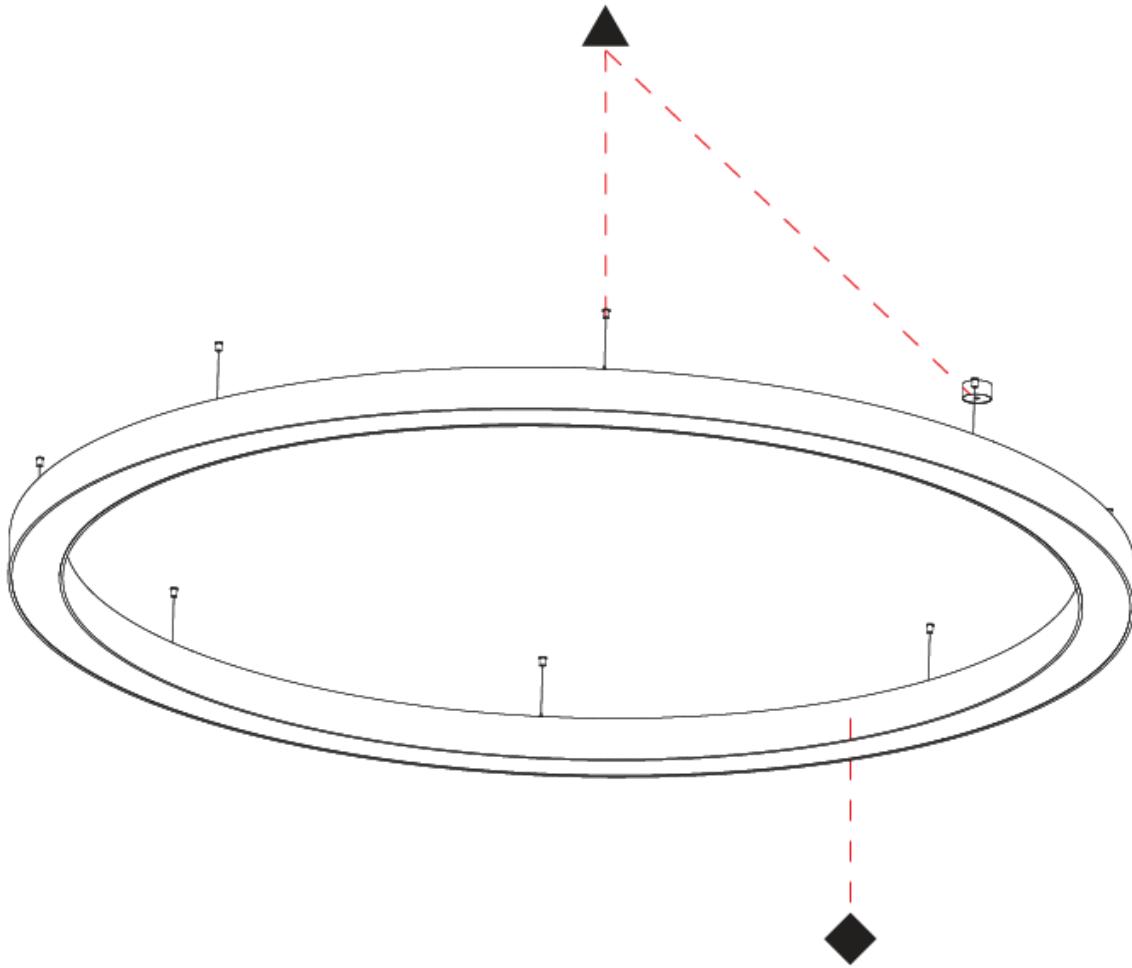

GLORIOUS 150 SUSPENSION

A30184-

PROJECT	_____
TYPE	_____
SPECIFIER	_____
QUANTITY	_____
DATE	_____

A